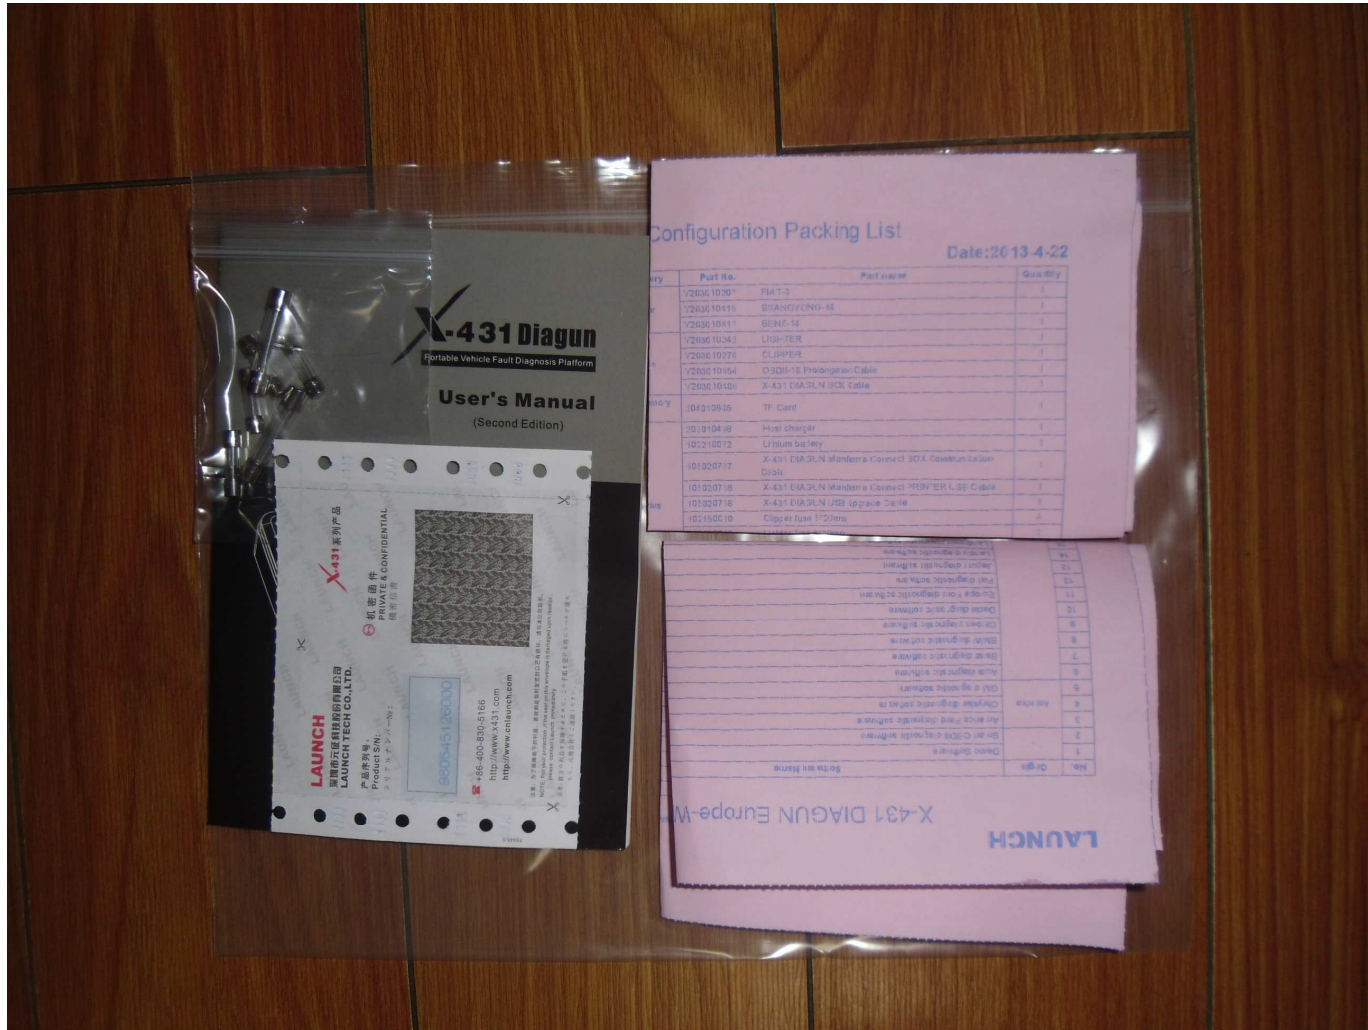

Private/ Confidential and user Manual: